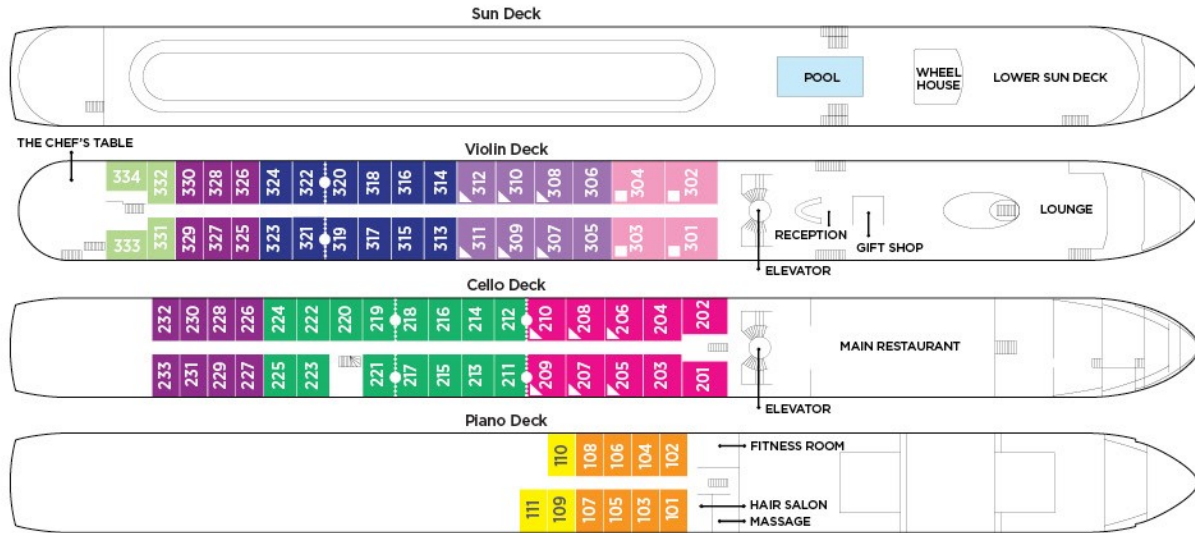

Technical Data

Built: AmaSiena - 2020
 Length: 443 ft.
 Width: 38 ft.
 Crew: 51
 Staterooms: 78
 Passengers: 156
 Registry: Switzerland

Suite	Violin Deck French & Outside Balcony - 350 sq. ft.
Cat. AA	Violin Deck French & Outside Balcony - 235 sq. ft.
Cat. AB	Cello Deck French & Outside Balcony - 235 sq. ft.
Cat. BA	Violin Deck French & Outside Balcony - 210 sq. ft.
Cat. BB	Cello Deck French & Outside Balcony - 210 sq. ft.

Cat. CA	Violin & Cello Deck French Balcony - 170 sq. ft.
Cat. CB	Violin Deck French Balcony - 155 sq. ft.
Cat. D	Piano Deck Fixed Window - 160 sq. ft.
Cat. E	Piano Deck Fixed Window - 160 sq. ft.

..... Staterooms separated by a dotted line can become connected upon request

▲ Up to triple occupancy

■ Up to quadruple occupancy

AmaSiena's elevator reaches Main Restaurant, Lobby/Main Lounge and staterooms on Violin, Cello and Piano Deck.

FOR RESERVATIONS OR MORE INFORMATION, CONTACT: